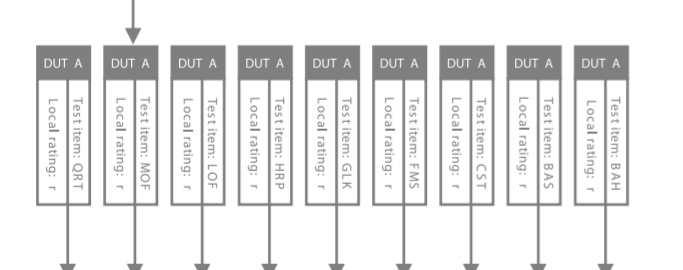

SoundExpert testing engine

Test items (sound files)

Random picking up of a test file from depository, renaming it and giving out for downloading

Sending back of a grade

Unblinding of received grade, recalculation of corresponding local rating for the DUT and the testing item (considering artifacts amplification if necessary)

Recalculation of final rating and its reliability

DUT A
 Rating: R
 Reliability: Er (%)
 Local ratings: r_low , r_high
 Previous R values: R⁻¹, R⁻², ..., R^{-N}

Sending back of a grade

Unblinding of received grade, recalculation of corresponding local rating for the DUT and the testing item (considering artifacts amplification if necessary)

Recalculation of final rating and its reliability

DUT T
 Rating: R
 Reliability: Er (%)
 Local ratings: r_low , r_high
 Previous R values: R⁻¹, R⁻², ..., R^{-N}

Sending back of a grade

Unblinding of received grade, recalculation of corresponding local rating for the DUT and the testing item (considering artifacts amplification if necessary)

Recalculation of final rating and its reliability

DUT P
 Rating: R
 Reliability: Er (%)
 Local ratings: r_low , r_high
 Previous R values: R⁻¹, R⁻², ..., R^{-N}

Ratings depository

Visualisation of ratings on visitor's request