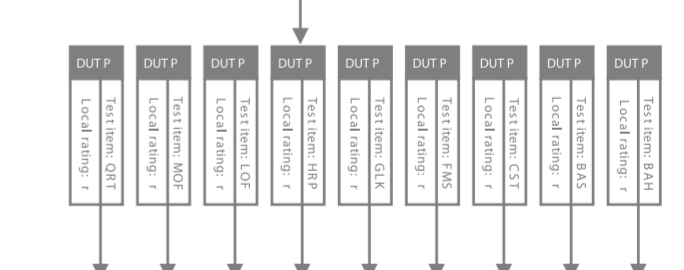

Recalculation of final rating and its reliability

DUT A
 Rating: R
 Reliability: Er (%)
 Local ratings: r_low , r_high
 Previous R values: R⁻¹, R⁻², ..., R^{-N}

Sending back of a grade

Unblinding of received grade, recalculation of corresponding local rating for the DUT and the testing item (considering artifacts amplification if necessary)

Recalculation of final rating and its reliability

DUT T
 Rating: R
 Reliability: Er (%)
 Local ratings: r_low , r_high
 Previous R values: R⁻¹, R⁻², ..., R^{-N}

Sending back of a grade

Unblinding of received grade, recalculation of corresponding local rating for the DUT and the testing item (considering artifacts amplification if necessary)

Recalculation of final rating and its reliability

DUT P
 Rating: R
 Reliability: Er (%)
 Local ratings: r_low , r_high
 Previous R values: R⁻¹, R⁻², ..., R^{-N}

Ratings depository

Visualisation of ratings on visitor's request