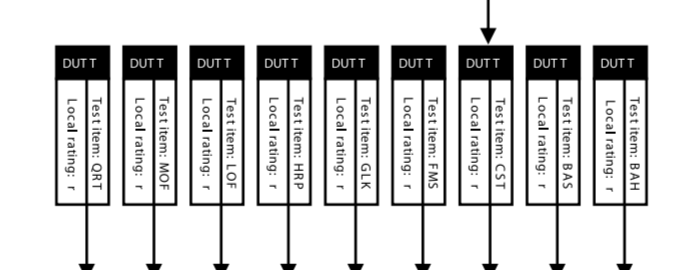

SoundExpert testing engine

Test items (sound files)

Random picking up of a test file from depository, renaming it and giving out for downloading

Sending back of a grade

Unblinding of received grade, recalculation of corresponding local rating for the DUT and the testing item (considering artifacts amplification if necessary)

Recalculation of final rating and its reliability

DUT A
 Rating: R
 Reliability: Er (%)
 Local ratings: r_low , r_high
 Previous R values: R⁻¹, R⁻², ..., R^{-N}

Sending back of a grade

Unblinding of received grade, recalculation of corresponding local rating for the DUT and the testing item (considering artifacts amplification if necessary)

Recalculation of final rating and its reliability

DUT T
 Rating: R
 Reliability: Er (%)
 Local ratings: r_low , r_high
 Previous R values: R⁻¹, R⁻², ..., R^{-N}

Sending back of a grade

Unblinding of received grade, recalculation of corresponding local rating for the DUT and the testing item (considering artifacts amplification if necessary)

Recalculation of final rating and its reliability

DUT P
 Rating: R
 Reliability: Er (%)
 Local ratings: r_low , r_high
 Previous R values: R⁻¹, R⁻², ..., R^{-N}

Ratings depository

Visualisation of ratings on visitor's request