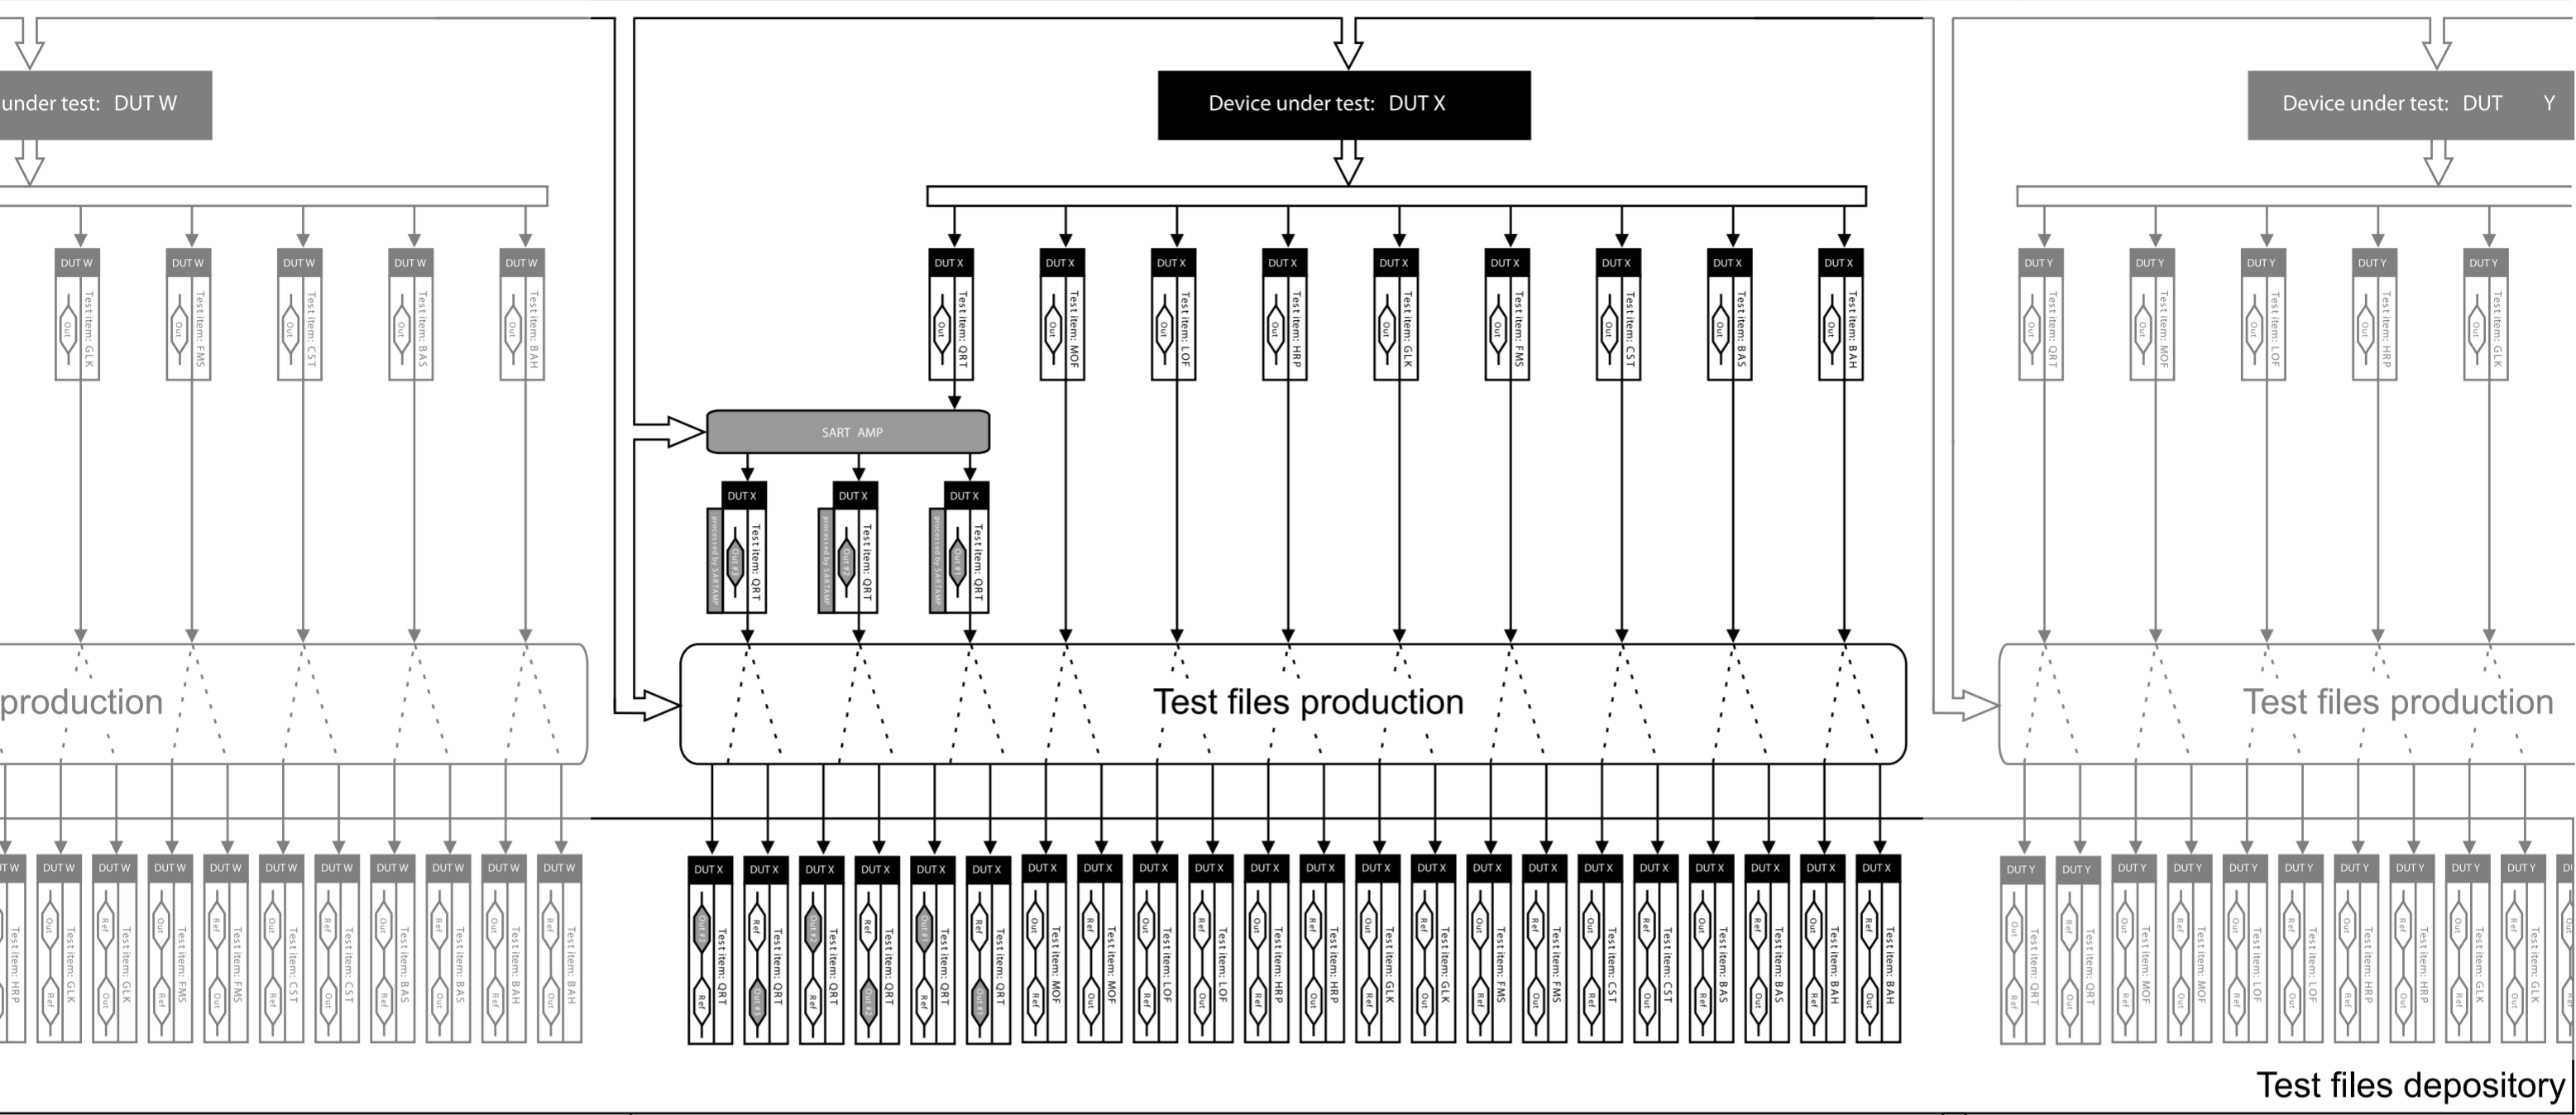

SoundExpert testing engine

Test items (sound files)

Random picking up of a test file from depository, renaming it and giving out for downloading

Sending back of a grade

Unblinding of received grade, recalculation of corresponding local rating for the DUT and the testing item (considering artifacts amplification if necessary)

Recalculation of final rating and its reliability

DUT A
 Rating: R
 Reliability: Er (%)
 Local ratings: r_low , r_high
 Previous R values: R⁻¹, R⁻², ..., R^{-N}

Sending back of a grade

Unblinding of received grade, recalculation of corresponding local rating for the DUT and the testing item (considering artifacts amplification if necessary)

Recalculation of final rating and its reliability

DUT T
 Rating: R
 Reliability: Er (%)
 Local ratings: r_low , r_high
 Previous R values: R⁻¹, R⁻², ..., R^{-N}

Sending back of a grade

Unblinding of received grade, recalculation of corresponding local rating for the DUT and the testing item (considering artifacts amplification if necessary)

Recalculation of final rating and its reliability

DUT P
 Rating: R
 Reliability: Er (%)
 Local ratings: r_low , r_high
 Previous R values: R⁻¹, R⁻², ..., R^{-N}

Ratings depository

Visualisation of ratings on visitor's request