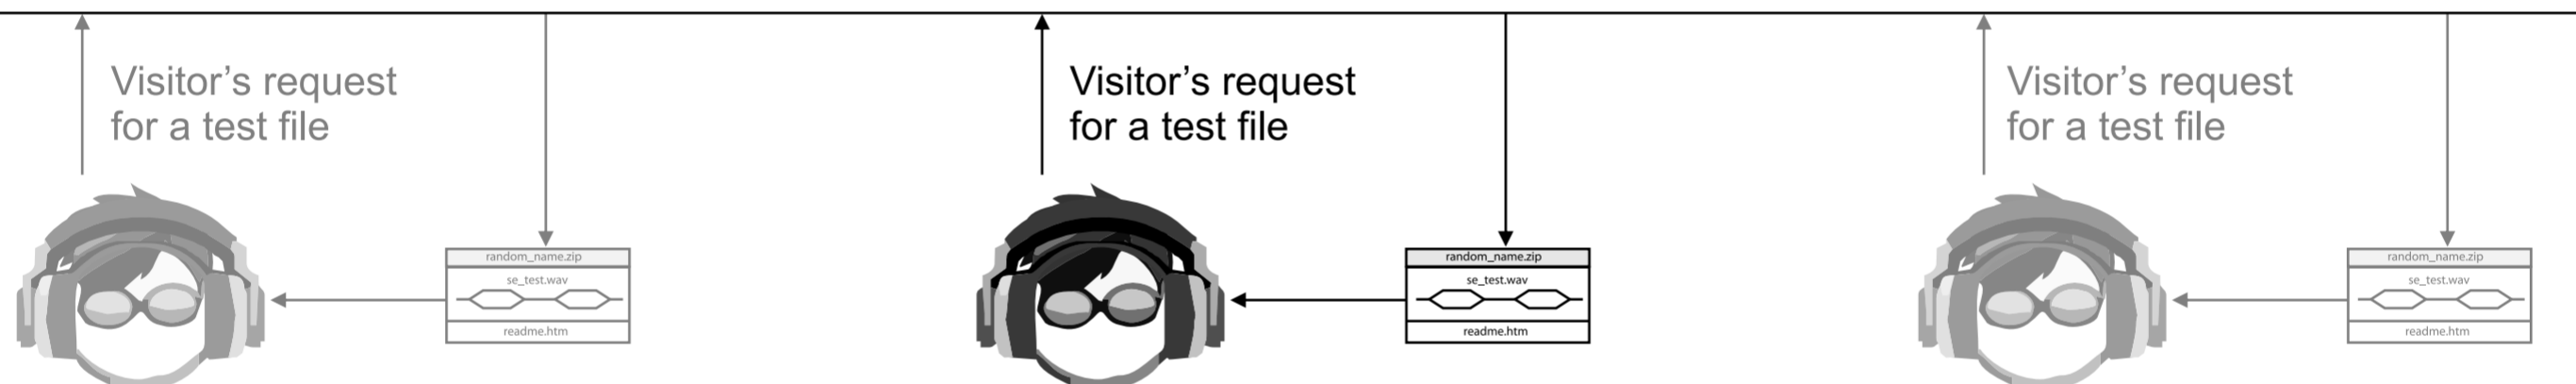

SoundExpert testing engine

Test items (sound files)

Random picking up of a test file from depository, renaming it and giving out for downloading

Sending back of a grade

Unblinding of received grade, recalculation of corresponding local rating for the DUT and the testing item (considering artifacts amplification if necessary)

Recalculation of final rating and its reliability

DUT T
 Rating: R
 Reliability: Er (%)
 Local ratings: r_low , r_high
 Previous R values: R⁻¹, R⁻², ..., R^{-N}

Sending back of a grade

Unblinding of received grade, recalculation of corresponding local rating for the DUT and the testing item (considering artifacts amplification if necessary)