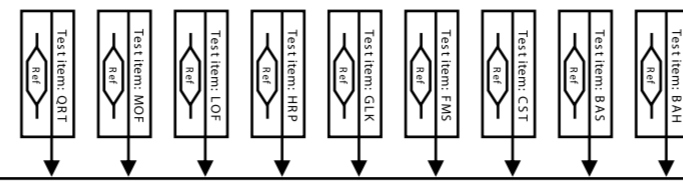

SoundExpert testing engine

Test items (sound files)

Random picking up of a test file from depository, renaming it and giving out for downloading

Sending back of a grade

Unblinding of received grade, recalculation of corresponding local rating for the DUT and the testing item (considering artifacts amplification if necessary)

Recalculation of final rating and its reliability

DUT A
 Rating: R
 Reliability: Er (%)
 Local ratings: r_low , r_high
 Previous R values: R⁻¹, R⁻², ..., R^{-N}

Sending back of a grade

Unblinding of received grade, recalculation of corresponding local rating for the DUT and the testing item (considering artifacts amplification if necessary)

Recalculation of final rating and its reliability

DUT T
 Rating: R
 Reliability: Er (%)
 Local ratings: r_low , r_high
 Previous R values: R⁻¹, R⁻², ..., R^{-N}

Sending back of a grade

Unblinding of received grade, recalculation of corresponding local rating for the DUT and the testing item (considering artifacts amplification if necessary)

Recalculation of final rating and its reliability

DUT P
 Rating: R
 Reliability: Er (%)
 Local ratings: r_low , r_high
 Previous R values: R⁻¹, R⁻², ..., R^{-N}

Ratings depository

Visualisation of ratings on visitor's request